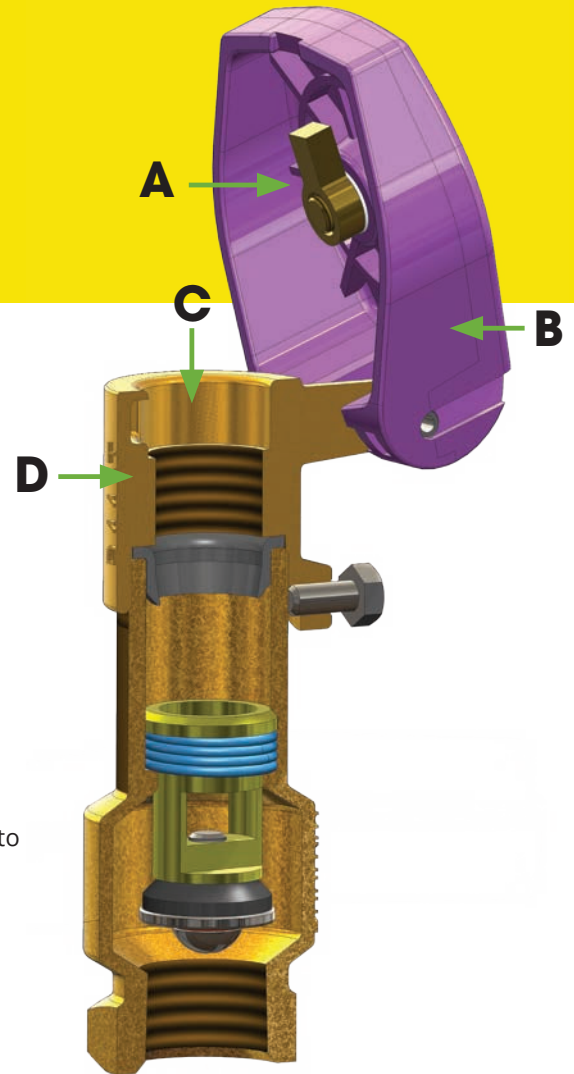

Quick Coupling Valves

Quick Coupler Solutions for Every Application

Solutions for Every Application

- **Wide Range of Quick Coupler Solutions**
  Offering a full line of quick coupling valves for both potable and recycled water applications.
- **Landscape Products Quick Coupling Valves**
  Specifically designed for any irrigation project that requires in ground durability, quick water access and resistance to vandalism.
- **Our Quick Coupling Valves**
  Engineered and manufactured for years of reliable daily use.
- **Durable Design**
  Manufactured with top-quality red brass and EPDM rubber components to ensure maximum longevity and performance.
- **Water District Compliant**
  Non-potable quick couplers meet all requirements of updated water district standards and current recycled water best practices.

Quick Coupling Valve Varieties

A. Locking Type

Non-Locking Lid – Standard non-locking lid style

Locking Lid – Prevents vandalism and unauthorized access

Spring Loaded Covers – Stainless steel springs protect the quick coupling valve's components and ensures closing

B. Lid Type

Yellow Lid – Reinforced lid for potable systems

Purple Lid – Reinforced purple lid identifies a non-potable system

C. Body Type

One-Piece Body – Standard body type

Two-Piece Body – Allows for maintenance while system is pressurized

D. Slot Type

Single Slot – Standard connection style

Double Slot – Improves key engagement and sealing