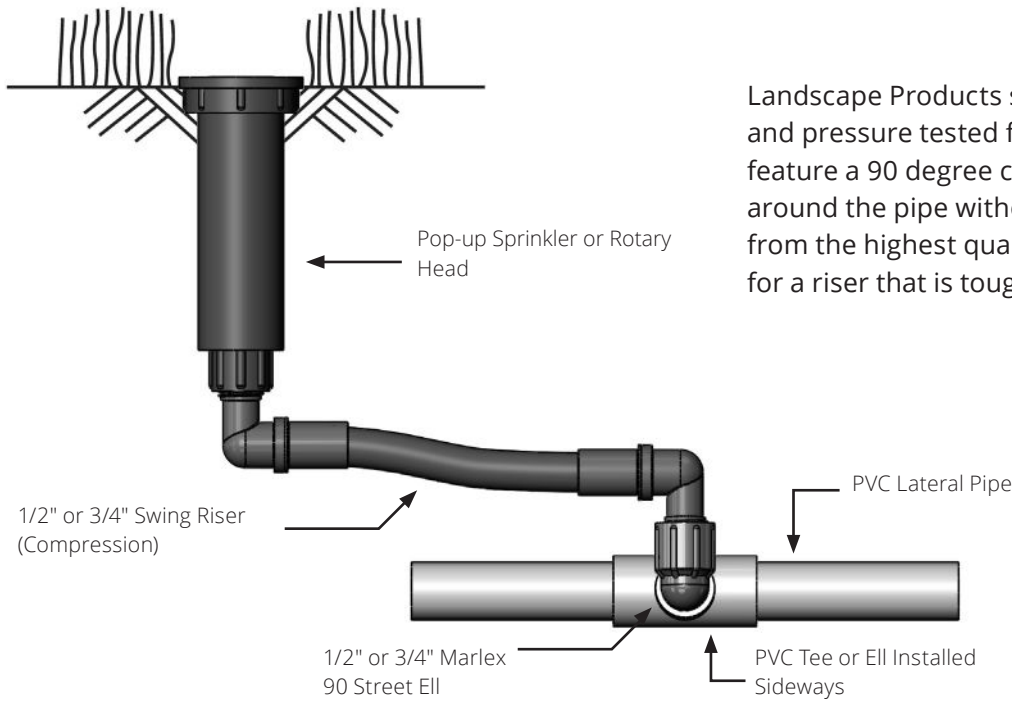

Manufactured using the same quality materials, Landscape Products also offers conventional hard spiral barb style risers. Proudly manufactured in our state-of-the-art facility in Tolleson, AZ.

Spiral barb fitting style

- Available in 6 and 12-inch lengths.
- Reduced blow-off failure at high pressure over competitive products.
- Assembly fittings may be adjusted to address specific applications at the installation site.
- Available in various factory assembled lengths and configurations.

Compression fitting style

- Available in 7 and 13-inch lengths.
- Zero pressure loss across the fittings because the ID of the fitting is larger than the ID of the pipe.
- Easily field adjustable with only one contact point between the hose and the fitting.
- Available in various factory assembled lengths and configurations.

Landscape Products swing risers are pre-assembled and pressure tested for leak-free operation. They feature a 90 degree compression elbow that swivels around the pipe without creating leaks. They are made from the highest quality resin with added elastomers for a riser that is tough and resilient, yet flexible.