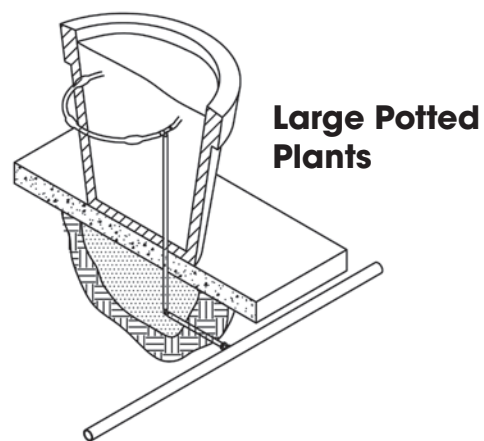

Non-Compensating Flow Rate At Various Pressures

Pressure	10 PSI	15 PSI	20 PSI	25 PSI	30 PSI
Emitter Discharge Rate	0.37 GPH	0.46 GPH	0.52 GPH	0.59 GPH	0.65 GPH

Maximum of 200' of 6" Landscape Products 1/4" DRIPLINE per 1/2" supply header tubing (3-1/2 gpm @ 20 PSI)
Maximum of 400' of 12" Landscape Products 1/4" DRIPLINE per 1/2" supply header tubing (3-1/2 gpm @ 20 PSI)

Product Selection & Specification Chart

Item Number	Emitter Spacing	Coil Size	I.D. (Inches)	O.D. (Inches)	Wall (Inches)	Max. Operating PSI	Max. Length of Run	Flow/Foot at 20 PSI
12070010	BLANK	100'	0.17	0.25	0.04	30 PSI	N/A	N/A
12070110	6"	100'	0.17	0.25	0.04	30 PSI	19'	1.0 GPH/ft.
12070150	6"	500'	0.17	0.25	0.04	30 PSI	19'	1.0 GPH/ft.
12070210	12"	100'	0.17	0.25	0.04	30 PSI	33'	0.5 GPH/ft.
12070250	12"	500'	0.17	0.25	0.04	30 PSI	33'	0.5 GPH/ft.