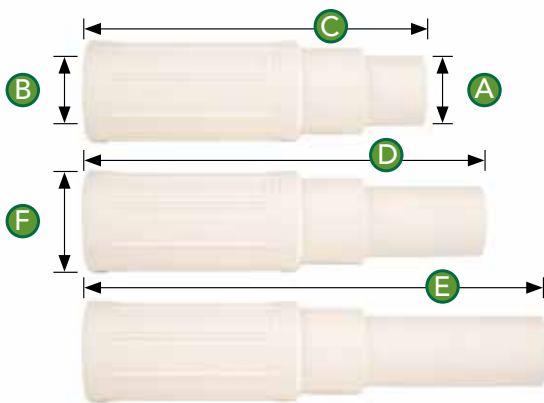

Slip Fix Repair Coupling

Landscape Products Slip Fix Repair Couplings are ideal for quick and easy repairs on broken PVC irrigation lines. These slip fix couplings have an easy grip body handle and patented internal rotational lock of spigot to body.

Product Features

- Available in 1/2" through 4" models – Note: Piston must be extended 1.5" minimum
- Made of PVC Schedule 40 Type I material and molded in China
- Pressure & other ratings:
 - Rated at 200 PSI static pressure at 72°F
 - All parts (except 03100130 & 03100140) are NSF/ANSI 61+372, UPC listed
- IPS HUB x IPS Spigot
 - IPS – Iron Pipe Size (Same as Schedule 40)
 - Spigot (Same as Pipe Outside Diameter)
 - HUB – Fits IPS Pipe

SKU	Size	Approximate Dimensions						Weight
	in.	A (in.)	B (in.)	C (in.)	D (in.)	E (in.)	F (in.)	lbs
03100105	1/2"	0.84	0.84	5.55	6.20	7.55	1.44	0.20
03100107	3/4"	1.05	1.05	5.73	6.48	7.81	1.67	0.30
03100110	1"	1.32	1.32	6.89	7.53	9.45	2.02	0.50
03100112	1 1/4"	1.66	1.66	7.81	8.72	10.60	2.38	0.70
03100115	1 1/2"	1.90	1.90	9.49	10.44	12.75	2.71	1.05
03100120	2"	2.38	2.38	9.91	10.78	13.38	3.18	1.40
03100125	2 1/2"	2.87	2.87	13.38	14.25	18.68	3.82	2.85
03100130	3"	3.50	3.50	15.31	16.75	20.88	4.50	4.10
03100140	4"	4.50	4.50	16.75	18.25	22.75	5.62	6.50