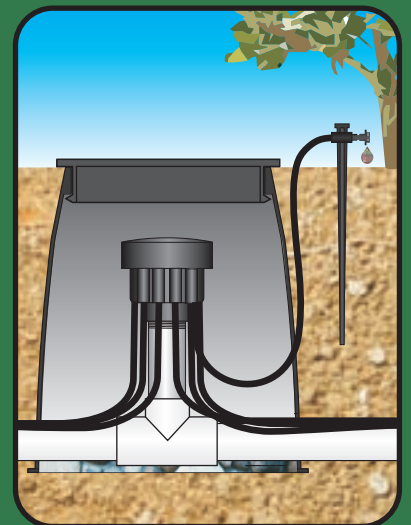

Quality Products for Landscape & Agriculture

6 X 9 ROUND EMITTER BOX

The compact design of the Landscape Products 6 X 9 Round Emitter Box allows it to be installed in areas with minimal space.

Durable construction helps the 6 X 9 Emitter Box maintain its integrity under the load of lawn maintenance equipment and human traffic. Recommended for installation in areas where there will not be heavy vehicular traffic.

Maximum protection and easy access for most sizes of multi-outlet emitters.

The high density polyethylene material will not deteriorate even after years of service. Economical yet durable making it a worthwhile investment for the irrigation contractor.

Stop by one of our distributors and ask for the Landscape Products 6 X 9 Round Emitter Box.

6 X 9 ROUND EMITTER BOX SPECIFICATIONS

Item Number: 12001690

Material: High Density Polyethylene Structural Foam

Body: Black

Lid: Black

Body: 6" Diameter Top
7.5" Diameter Bottom
9" High

Openings: 2 Pipe Slots - 2 1/2" Wide x 5 1/4" High

Lid: 6" Diameter
2 Exterior Lift Tabs
4 Snap Lock Tabs to secure lid to body

Weight: Emitter Box with Lid - 0.998 lbs.