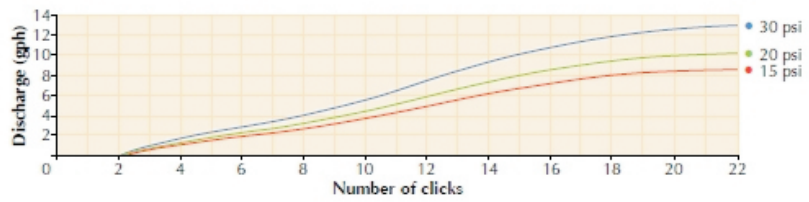

ADJUSTABLE SHRUBBLER 360° & 180°

12001684 - 360°
12001686 - 180°

12001680 - 360°
12001682 - 180°

12001676

Performance			360°	180°
	PRESSURE (psi)	FLOW (gph)	DIAMETER (ft)	RADIUS (ft)
fully open (approx. 22 clicks)	15	8.7	1.2	1.2
	20	10.3	1.9	1.5
	30	13.0	3.0	2.0

Flow Rate 360° & 180°

Diameter of Throw 360°

Radius of Throw 180°