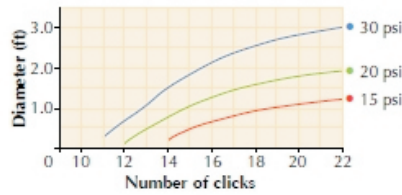

ADJUSTABLE SHRUBBLER 360° & 180°

12001684 - 360°
12001686 - 180°

12001680 - 360°
12001682 - 180°

12001676

Performance			360°	180°
	PRESSURE (psi)	FLOW (gph)	DIAMETER (ft)	RADIUS (ft)
fully open (approx. 22 clicks)	15	8.7	1.2	1.2
	20	10.3	1.9	1.5
	30	13.0	3.0	2.0

Flow Rate 360° & 180°

Diameter of Throw 360°

Radius of Throw 180°