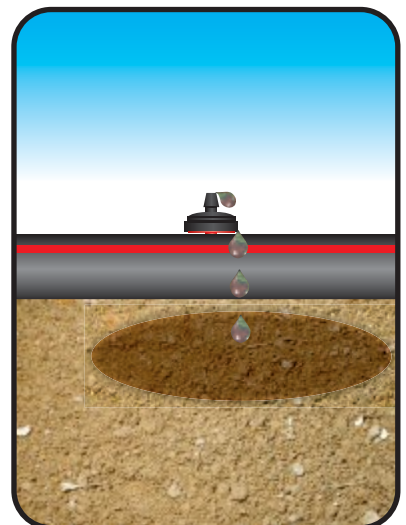

HIGH QUALITY POLYETHYLENE & ALGAE RESISTANT PVC VINYL TUBING

High quality polyethylene & algae resistant PVC vinyl tubing manufactured by Landscape Products is ideal for use in drip irrigation systems for landscapes and agriculture.

All Polyethylene tubing (PE) is made using 100% Dow Chemical 7510 material, which has a 25+ year record of product quality. This material is known for having excellent environmental stress crack resistance (ESCR). A minimum of 2% carbon black color protects the tubing from the harmful effects of the sun. This tubing is ideal for use in drip irrigation systems for orchards, vineyards, home gardens and landscapes. Available in solid black, or with red, white or purple stripe.

Vinyl distribution tubing for emitter and micro sprinkler connections is made from the highest quality algae resistant PVC resins. Available in common and custom sizes.

POLYETHYLENE & ALGAE RESISTANT PVC VINYL TUBING