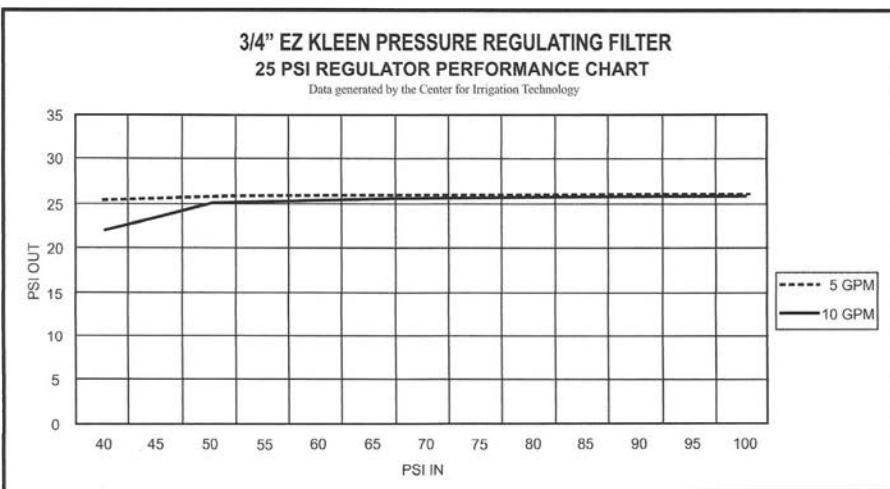

SPECIFICATIONS

EZ-KLEEN 3/4" AND 1" FILTER WITH REGULATOR

HOUSING – Produced using high heat, high pressure and chemical resistant polypropylene material. Housing and basin connected using EPDM O-ring seal.

SCREEN – Constructed using woven 304 stainless steel 150 mesh with flexible PVC collars. Filtration area is 23 sq. in.

REGULATOR – 3/4" MPT regulating filter preset at 25 psi. 1" MPT regulating filter preset at 30 psi

BASIN DRAIN – 3/4" MHT outlet

MAXIMUM OPERATING PRESSURE – 120 psi.

MAXIMUM FLOW – 3/4" model 10 GPM. 1" model 18 GPM

Recommended minimum flow for efficient cleaning:

- 3/4" model 6 GPM
- 1" model 11 GPM.

For more information or to find a distributor contact:

Landscape Products Inc., Tolleson
610 S. 80th Ave., Tolleson, AZ 85353
Office: 623.643.9704 | Fax: 623.643.9734

Landscape Products Inc., Kissimmee
1045 Garden St., Unit 5, Kissimmee, FL 34744
Office: 407.932.0900 | Fax: 407.932.0901