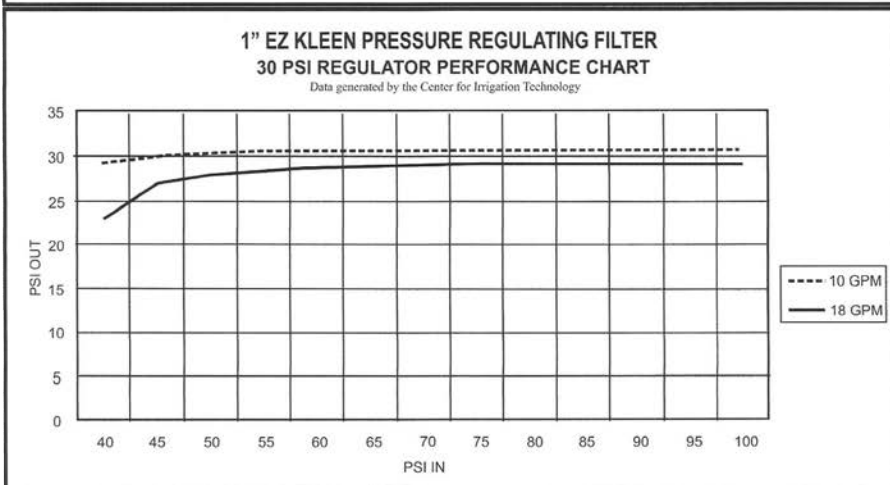

SPECIFICATIONS

EZ-KLEEN 3/4" AND 1" FILTER WITH REGULATOR

HOUSING – Produced using high heat, high pressure and chemical resistant polypropylene material. Housing and basin connected using EPDM O-ring seal.

SCREEN – Constructed using woven 304 stainless steel 150 mesh with flexible PVC collars. Filtration area is 23 sq. in.

REGULATOR – 3/4" MPT regulating filter preset at 25 psi. 1" MPT regulating filter preset at 30 psi

BASIN DRAIN – 3/4" MHT outlet

MAXIMUM OPERATING PRESSURE – 120 psi.

MAXIMUM FLOW – 3/4" model 10 GPM. 1" model 18 GPM

Recommended minimum flow for efficient cleaning:

- 3/4" model 6 GPM
- 1" model 11 GPM.

For more information or to find a distributor contact:

Landscape Products Inc., Tolleson
610 S. 80th Ave., Tolleson, AZ 85353
Office: 623.643.9704 | Fax: 623.643.9734

Landscape Products Inc., Kissimmee
1045 Garden St., Unit 5, Kissimmee, FL 34744
Office: 407.932.0900 | Fax: 407.932.0901